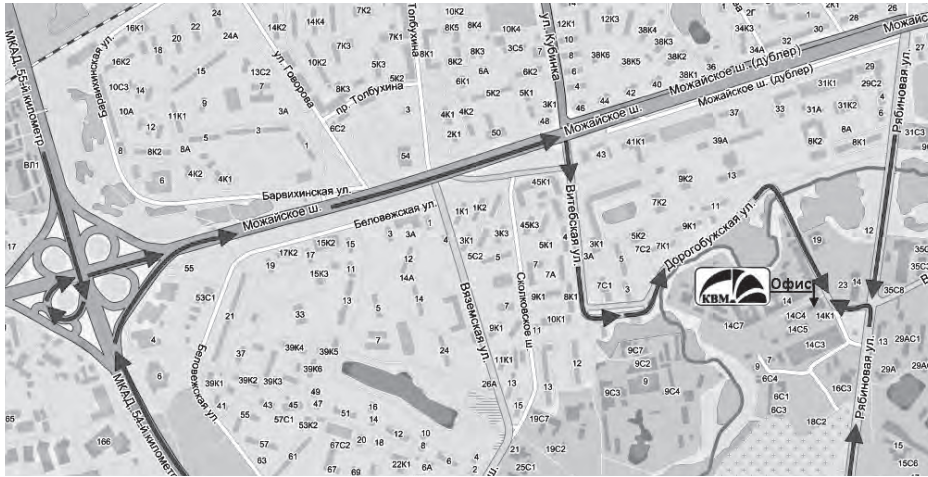

Production Site and Storage Location Map (approaching from Moscow)

Office and production site address: 43 Traktornaya street, Vladimir (territory of the OJSC "VMTZ" Tractor Plant)

Storehouse address in Vladimir: Storehouse No. 8, 5 Elektrozavodskaya street,
(territory of the Electric Motor Plant OJSC "VEMZ")

Moscow Office Location Map

Moscow office address: 14, block 16, Dorogobuzhskaya street, Moscow

Balashiha Storage Facility Location Map

Storehouse address in Moscow Region: 36 Sovetskaya street, Balashiha