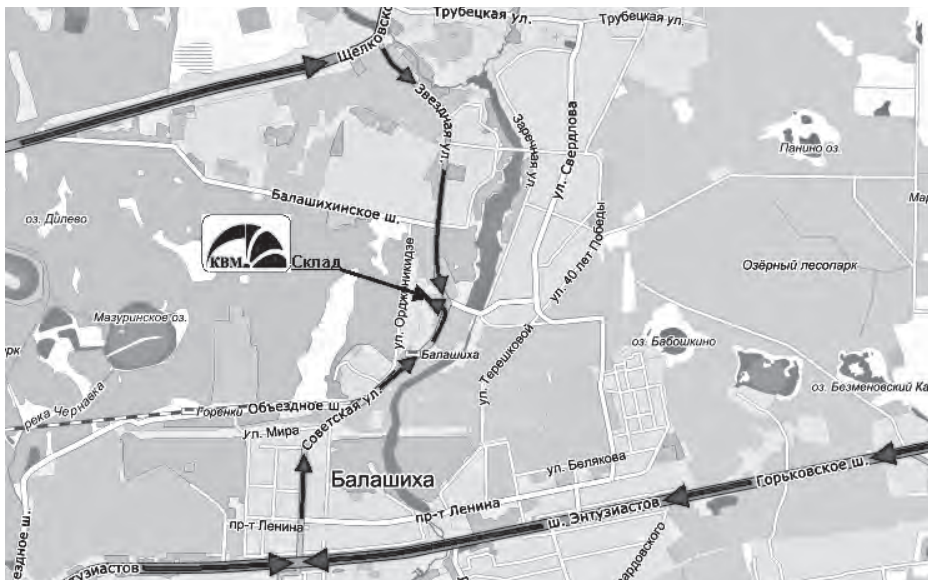

Production Site and Storage Location Map (approaching from Moscow)

Office and production site address: 43 Traktornaya street, Vladimir (territory of the OJSC "VMTZ" Tractor Plant)

Storehouse address in Vladimir: Storehouse No. 8, 5 Elektrozavodskaya street,
(territory of the Electric Motor Plant OJSC "VEMZ")

Moscow Office Location Map

Moscow office address: 14, block 16, Dorogobuzhskaya street, Moscow

Balashiha Storage Facility Location Map

Storehouse address in Moscow Region: 36 Sovetskaya street, Balashiha